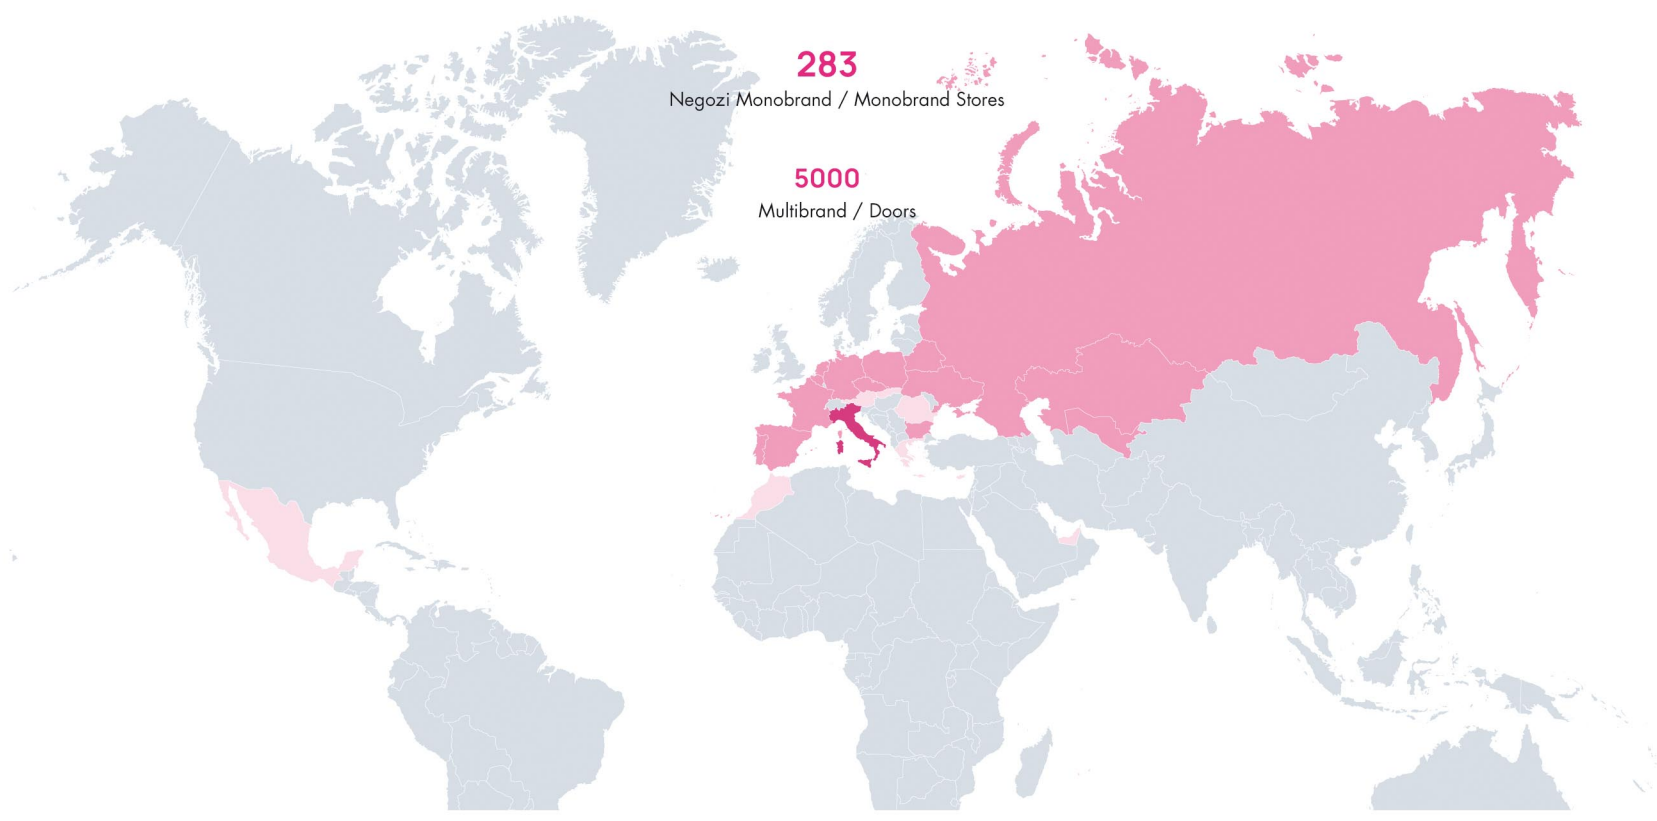

LIU JO GLOBAL PRESENCE