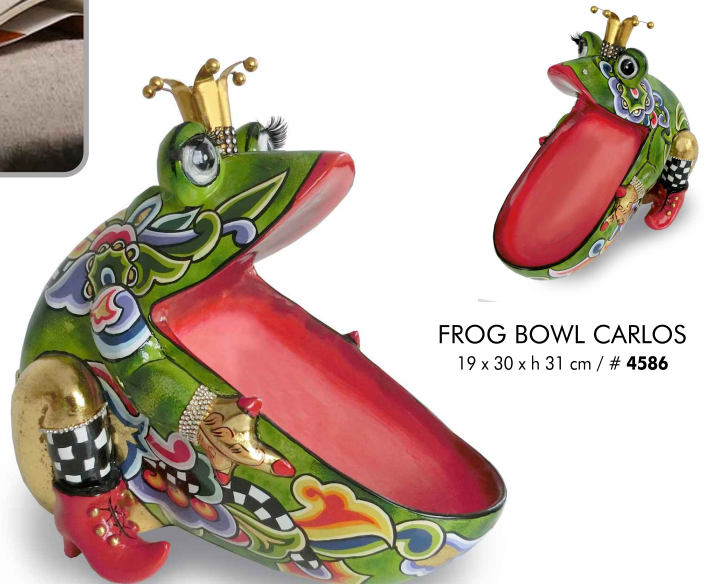

NEWS
2025

TOM'S
Drag[®]

ARTIST COLLECTION

drag is
spirit of life

ALLIGATOR LEONARD B. XL
33 x 50 x h 105 cm / # 102199

CAT DJ B@NDIT M
12 x 26 x h 32 cm / # 4588

BULLDOG DOZER L
35 x 20 x h 31 cm / # 4587

GRASSHOPPER HOPPER
28 x 14 x h 10 cm / # 4592

DRAGONFLY BELLE
25 x 27 x h 9 cm / # 4590

HEDGEHOG HECTOR
13 x 11 x h 11 cm / # 4589

FROG BOWL CARLOS
19 x 30 x h 31 cm / # 4586

LADYBUG LADY M
15 x 16 x h 8,5 cm / # 4593

LADYBUG LADY L
25 x 26 x h 14 cm / # 4594

CRICKET CRI-CRI
25 x 14 x h 9 cm / # 4591

MADAME BUTTERFLY
22 x 22 x h 9 cm / # 4595