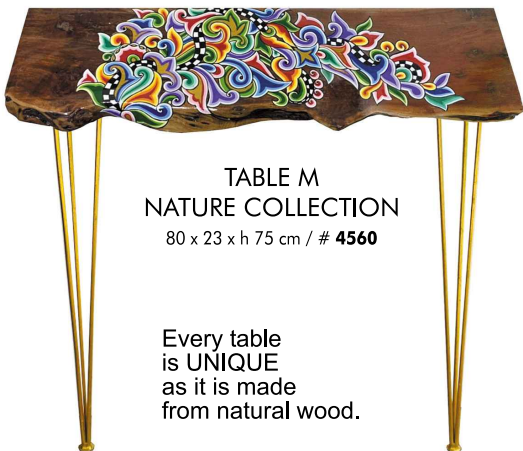

TRAY ROUND L
Ø 40 x 8,8 cm / # 4546

TRAY ROUND M
Ø 33,5 x 7,8 cm / # 4547

TRAY ROUND L
Ø 40 x 8,8 cm / # 4548

TRAY ROUND M
Ø 33,5 x 7,8 cm / # 4549

CHAMELEON CAMILLA S
21 x 6 x h 10 cm / # 4556

GLOBE TOM'S PLANET
Ø 22 x h 31 cm / # 4550

LIFE-SIZE CAT DJ B@NDIT L
40 x 18,5 x h 53 cm / # 4557

TURNABLE

MIRROR
NATURE COLLECTION
42 x 3,5 x h 85 cm / # 4561

Every mirror
is UNIQUE
as it is made
from natural wood.

TABLE M
NATURE COLLECTION
80 x 23 x h 75 cm / # 4560

Every table
is UNIQUE
as it is made
from natural wood.

PLANTER XL JUNGLE
Ø 35,5 x h 80 cm / # 4545

HERON HERR RON
20 x 40 x h 165 cm / # 102202

TABLE L
NATURE COLLECTION
98 x 23 x h 88 cm / # 4559

Every object is exclusively crafted by hand and therefore a unique piece of art with slight variations!

TIGER SHIR KHAN L
24 x h 20 x 8,5 / # 4538

JEWELRY BOX
TIGER SHIR KHAN L
24 x h 20 x 8,5 / # 4539

TIGER SHIR KHAN S
17 x h 12 x 6 / # 4540

BOWL TIGER SHIR KHAN
21 x 12 x h 13 cm / # 4544

TIGER TIAGO
12 x h 9 cm (x2) / # 4541